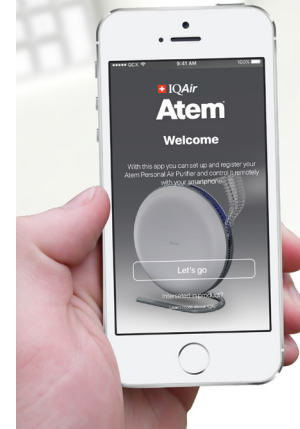

Direct the PureJet Diffuser and blanket yourself in pure air. Your IQAir Atem gives you unprecedented control of the 25,000 breaths you take daily.

Advanced Touch and Smartphone Control

The Atem is sophisticated, yet simple to use and puts you in total control.

Sensors respond to your touch, turning the Atem on, off and changing fan speeds. The extend of the blue light beneath the diffuser tells you the current fan speed.

The Atem can also be controlled with the IQAir Atem smartphone app. The intuitive app allows fine-tuning of fan speed, light and sound.

The Bluetooth proximity sensor can also automatically switch the Atem off when you leave the room and back on when you return to your desk. Additionally, the Atem App provides filter life monitoring, notifying the user when it is time to change the filter. The Atem's HyperHEPA filter lasts up to 12 months.

Download the IQAir Atem App for enhanced usability for iOS and Android devices.

www.iqair.com

Google Play and the Google Play logo are trademarks of Google Inc. Apple and the Apple logo are trademarks of Apple Inc., registered in the U.S. and other countries. App Store is a service mark of Apple Inc., registered in the U.S. and other countries.